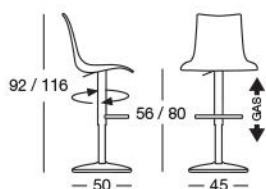

Art. 2287

Imballo: 1 pezzo

Packing: 1 piece

Peso unitario Kg 10,800

Unit weight

Misure imballo 52x47x95 cm

Packing sizes

Distributed by: Parada One Design