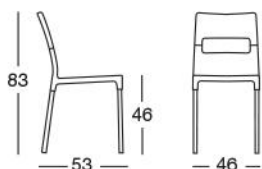

Fibreglass reinforced polypropylene seating, back in translucent polycarbonate. 27x27 mm square section legs in beech wood. Stackable. Indoor use.

COLORI COLOURS

201
lino
+ trasparente
linen
+ transparent

FW
faggio wengè
wenge beech

Art. 2815

Imballo: 2 pezzi
Packing: 2 pieces

Peso unitario Kg 4,100
Unit weight

Misure imballo 61,5x48,5x90 cm
Packing sizes

Distributed by: Parada One Design
120 - 11120 Bridgeport Road
Richmond, BC V6X 1T2
E: info@paradaonedesign.com
T: 604-264-0311
604-272-3310
F: 604-272-3316