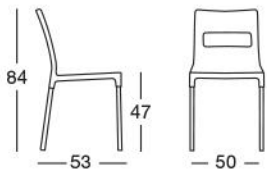

*Technopolymer seat reinforced with fibreglass.
Anodised aluminium legs with a square section of 22x22 mm.
Stackable.
Ideal both for the home and for contract supplies.
For indoor/outdoor use.*

COLORI COLOURS

11
lino
linen

15
tortora
dove grey

30
arancio
orange

51
verde pistacchio
light green

61
fiordaliso
cornflower blue

81
antracite
anthracite grey

Art. 2203

Imballo: 4 pezzi
Packing: 4 pieces

Peso unitario Kg 3,500
Unit weight

Misure imballo 74x52x101 cm
Packing sizes

Distributed by: Parada One Design
120 - 11120 Bridgeport Road
Richmond, BC V6X 1T2
E: info@paradaonedesign.com
T: 604-264-0311
604-272-3310
F: 604-272-3316