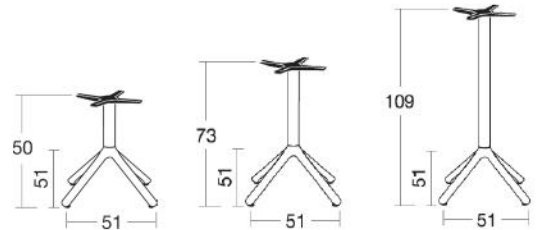

*Die cast aluminium four feet base.
Square aluminium column with rounded corners.
Die cast aluminium brackets for fastening to top.
With 4 adjustable feet.
For indoor/outdoor use.*

FINITURE BASAMENTO BASE FINISHING

AV 84
verniciato argento
silver coated

AV 81
verniciato antracite
anthracite grey coated

AV 10
verniciato bianco
white coated

h. 50

art. 5067

top max
Ø 80 cm
80x80 cm

Imballo: 1 pezzo
Packing: 1 piece

Peso unitario Kg 4,600
Unit weight

Misure imballo 52x52x31 cm
Packing sizes

h. 73

art. 5060

top max
Ø 80 cm
80x80 cm

Imballo: 1 pezzo
Packing: 1 piece

Peso unitario Kg 4,800
Unit weight

Misure imballo 52x52x31 cm
Packing sizes

h. 109

art. 5065

top max
Ø 70 cm
70x70 cm

Imballo: 2 colli
Packing: 2 packages

Peso unitario Kg 5,700
Unit weight

Distributed by: Parada One Design
120 - 11120 Bridgeport Road
Richmond, BC V6X 1T2
E: info@paradaonedesign.com
T: 604-264-0311
604-272-3310
F: 604-272-3316