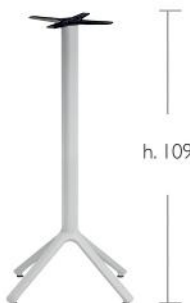

*Die cast aluminium four feet base.
Square aluminium column with rounded corners.
Die cast aluminium brackets for fastening to top.
With 4 adjustable feet.
For indoor/outdoor use.*

FINITURE BASAMENTO BASE FINISHING

AV 84
verniciato argento
silver coated

AV 81
verniciato antracite
anthracite grey coated

AV 10
verniciato bianco
white coated

h. 50

art. 5067

top max
Ø 80 cm
80x80 cm

Imballo: 1 pezzo
Packing: 1 piece

Peso unitario Kg 4,600
Unit weight

Misure imballo 52x52x31 cm
Packing sizes

h. 73

art. 5060

top max
Ø 80 cm
80x80 cm

Imballo: 1 pezzo
Packing: 1 piece

Peso unitario Kg 4,800
Unit weight

Misure imballo 52x52x31 cm
Packing sizes

h. 109