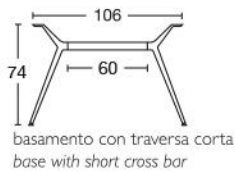

7011 CR 002

7011 VN 002

7011 VB 002

7011 FN 002

top max 150x112 cm

Imballo: 2 colli
Packing: 2 packages

Peso unitario Kg 16,100
Unit weight