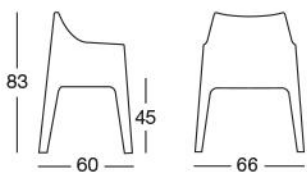

IG 11 lino ignifugo linen fire-retardant	IG 40 rosso ignifugo red fire-retardant	IG 82 grigio chiaro ignifugo light grey fire-retardant
---	--	---

Art. 2320

Imballo: 4 pezzi
Packing: 4 pieces

Peso unitario Kg 6,200
Unit weight