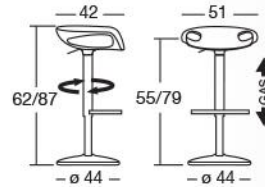

*Revolving barstool with adjustable height and gas piston.  
Base and column in chrome-plated steel.  
Seat in recyclable polycarbonate with central chromed round plate.  
For indoor use.*

Made of Makrolon® by

Imballo: 1 pezzo  
Packing: 1 piece  
Peso unitario Kg 9,200  
Unit weight  
Misure imballo 52x45x68 cm  
Packing sizes

Particolare del sedile  
con disco effetto cromato.

*Detail of the seat with chromed  
round plate.*