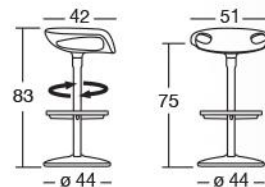

Imballo: 1 pezzo  
Packing: 1 piece  
Peso unitario Kg 9,200  
Unit weight  
Misure imballo 52x45x68 cm  
Packing sizes

Particolare del sedile  
con disco effetto cromato.

*Detail of the seat with chromed  
round plate.*

*Swivel barstool, with automatic return mechanism and fixed height.  
Base and column in chrome-plated steel.  
Seat in recyclable polycarbonate with central chromed round plate.  
For indoor use.*

Made of Makrolon® by

Imballo: 1 pezzo  
Packing: 1 piece  
Peso unitario Kg 8,900  
Unit weight  
Misure imballo 51,5x45x87 cm  
Packing sizes

Art. 2233

Distributed by: Parada One Design  
120 - 11120 Bridgeport Road  
Richmond, BC V6X 1T2  
E: info@paradaonedesign.com  
T: 604-264-0311  
604-272-3310  
F: 604-272-3316