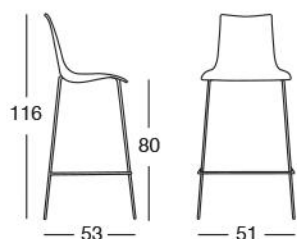

Two colour recyclable polymer main body barstool.
Inner side in polished white, outer side with faceted polished surface.
- 16 mm diam. chromed steel 4 leg tube frame for indoor use.
Available in two heights.
- Zinc and coated steel 4 leg 16 mm diam. tube frame h.80.
For indoor and outdoor use.

cromato
chromed

COLORI struttura bianca h.80 COLOURS white frame h.80

VB 212
bianco
+ rosso
white
+ red

VB 213
bianco
+ fiordaliso
white
+ cornflower

VB 214
bianco
+ antracite
white
+ anthracite grey

FINITURA STRUTTURA FRAME FINISHING

verniciato bianco
white coated

h.80 struttura a 4 gambe
h.80 4-leg frame
Art. 2560

Imballo: 2 pezzi
Packing: 2 pieces

Peso unitario Kg 7,100
Unit weight

Misure imballo 56,5x53,5x84 cm
Packing sizes

h.65 struttura a 4 gambe
h.65 4-leg frame
Art. 2561

Imballo: 2 pezzi
Packing: 2 pieces

Peso unitario Kg 6,700
Unit weight

Misure imballo 55,5x52,5x69 cm
Packing sizes

Distributed by: Parada One Design
120 - 11120 Bridgeport Road
Richmond, BC V6X 1T2
E: info@paradaonedesign.com
T: 604-264-0311
604-272-3310
F: 604-272-3316