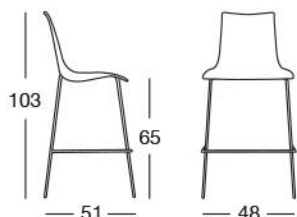

Two colour recyclable polymer main body barstool.
Inner side in polished white, outer side with faceted polished surface.
- 16 mm diam. chromed steel 4 leg tube frame for indoor use.
Available in two heights.
- Zinc and coated steel 4 leg 16 mm diam. tube frame h.80.
For indoor and outdoor use.

verniciato bianco
white coated

h.80 struttura a 4 gambe
h.80 4-leg frame
Art. 2560

Imballo: 2 pezzi
Packing: 2 pieces

Peso unitario Kg 7,100
Unit weight

Misure imballo 56,5x53,5x84 cm
Packing sizes

h.65 struttura a 4 gambe
h.65 4-leg frame
Art. 2561

Imballo: 2 pezzi
Packing: 2 pieces

Peso unitario Kg 6,700
Unit weight

Misure imballo 55,5x52,5x69 cm
Packing sizes

Distributed by: Parada One Design
120 - 11120 Bridgeport Road
Richmond, BC V6X 1T2
E: info@paradaonedesign.com
T: 604-264-0311
604-272-3310
F: 604-272-3316