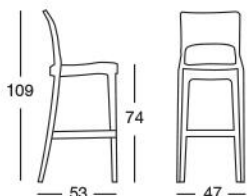

Barstool with recyclable polycarbonate frame.  
Combines with Isy Antishock chair.  
For indoor/outdoor use.  
Stackable up to six pieces.

Made of Makrolon® by

## COLORI COLOURS

**100**  
trasparente  
transparent

**183**  
trasparente fumé  
translucent smoked

Art. 2353

Imballo: 2 pezzi  
Packing: 2 pieces  
Peso unitario Kg 5,300  
Unit weight  
Misure imballo 66,5x49,5x118 cm  
Packing sizes

Misure imballo 49x40,5x12 cm  
Packing sizes