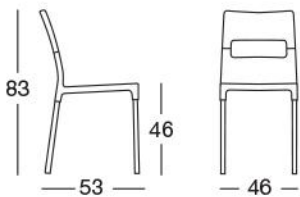

Imballo: 4 pezzi
Packing: 4 pieces

Peso unitario Kg 3,900
Unit weight

CATAS

Conforme EN 15373:2007
According to EN 15373:2007