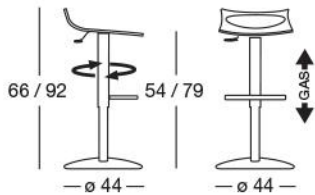

DIAVOLETTO

Design Luisa Battaglia

Sgabello girevole regolabile in altezza con pistone a gas.
Base e colonna in acciaio cromato.
Sedile in polipropilene riciclabile.
Per uso interno.

*Revolving stool with adjustable height with gas piston.
Base and column in chrome-plated steel.
Seat in recyclable polypropylene.
For indoor use.*

Imballo: 1 pezzo
Packing: 1 piece

Peso unitario Kg 8,700
Unit weight

Distributed by: Parada One Design
120 - 11120 Bridgeport Road
Richmond, BC V6X 1T2
E: info@paradaonedesign.com
T: 604-264-0311
604-272-3310
F: 604-272-3316