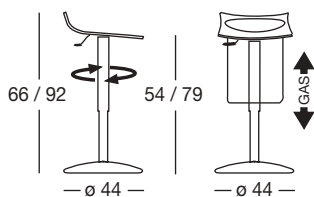

DIAVOLETTO

Design Luisa Battaglia

Sgabello girevole regolabile in altezza con pistone a gas.
Base e colonna in acciaio cromato con poggiatesta ad U.
Sedile in polipropilene riciclabile.
Per uso interno.

*Revolving stool with adjustable height with gas piston.
Base and column in chrome-plated steel with U shaped footrest.
Seat in recyclable polypropylene.
For indoor use.*

COLORI COLOURS

11	30	40	51	81
lino	arancio	rosso	verde pistacchio	antracite
linen	orange	red	light green	anthracite grey

Art. 2290

Imballo: 1 pezzo
Packing: 1 piece

Peso unitario Kg 9,300
Unit weight

made in Italy

Sede/Headquarters: 25030 Coccaglio (BS) Italy - Via G. Monauni, 12
Divisione Commerciale Italia: Tel. 0307718.760/765/770 - Fax 0307718.777
www.scab.it - e-mail: italia@scab.it
Export Department: Phone +390307718.720/725/726 - Fax +390307718.700
www.scabitaly.com - e-mail: export@scabitaly.com