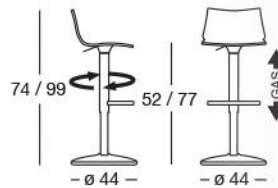

*Revolving barstool with adjustable height and gas piston.
Base and column in chrome-plated steel.
Seat in recyclable polycarbonate with central chromed
round plate.
For indoor use.*

Made of Makrolon® by

380
nero pieno
glossy black

Art. 2307

Imballo: 1 pezzo
Packing: 1 piece

Peso unitario Kg 9,700

Unit weight

Misure imballo 45x45x79 cm

Packing sizes

Particolare del sedile
con disco effetto cromato.