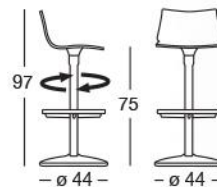

Art. 2308

Imballo: 1 pezzo
Packing: 1 piece

Peso unitario Kg 9,400

Unit weight

Misure imballo 47,5x45x99 cm

Packing sizes

Distributed by: Parada One Design
120 - 11120 Bridgeport Road
Richmond, BC V6X 1T2
E: info@paradaonedesign.com
T: 604-264-0311
604-272-3310
F: 604-272-3316